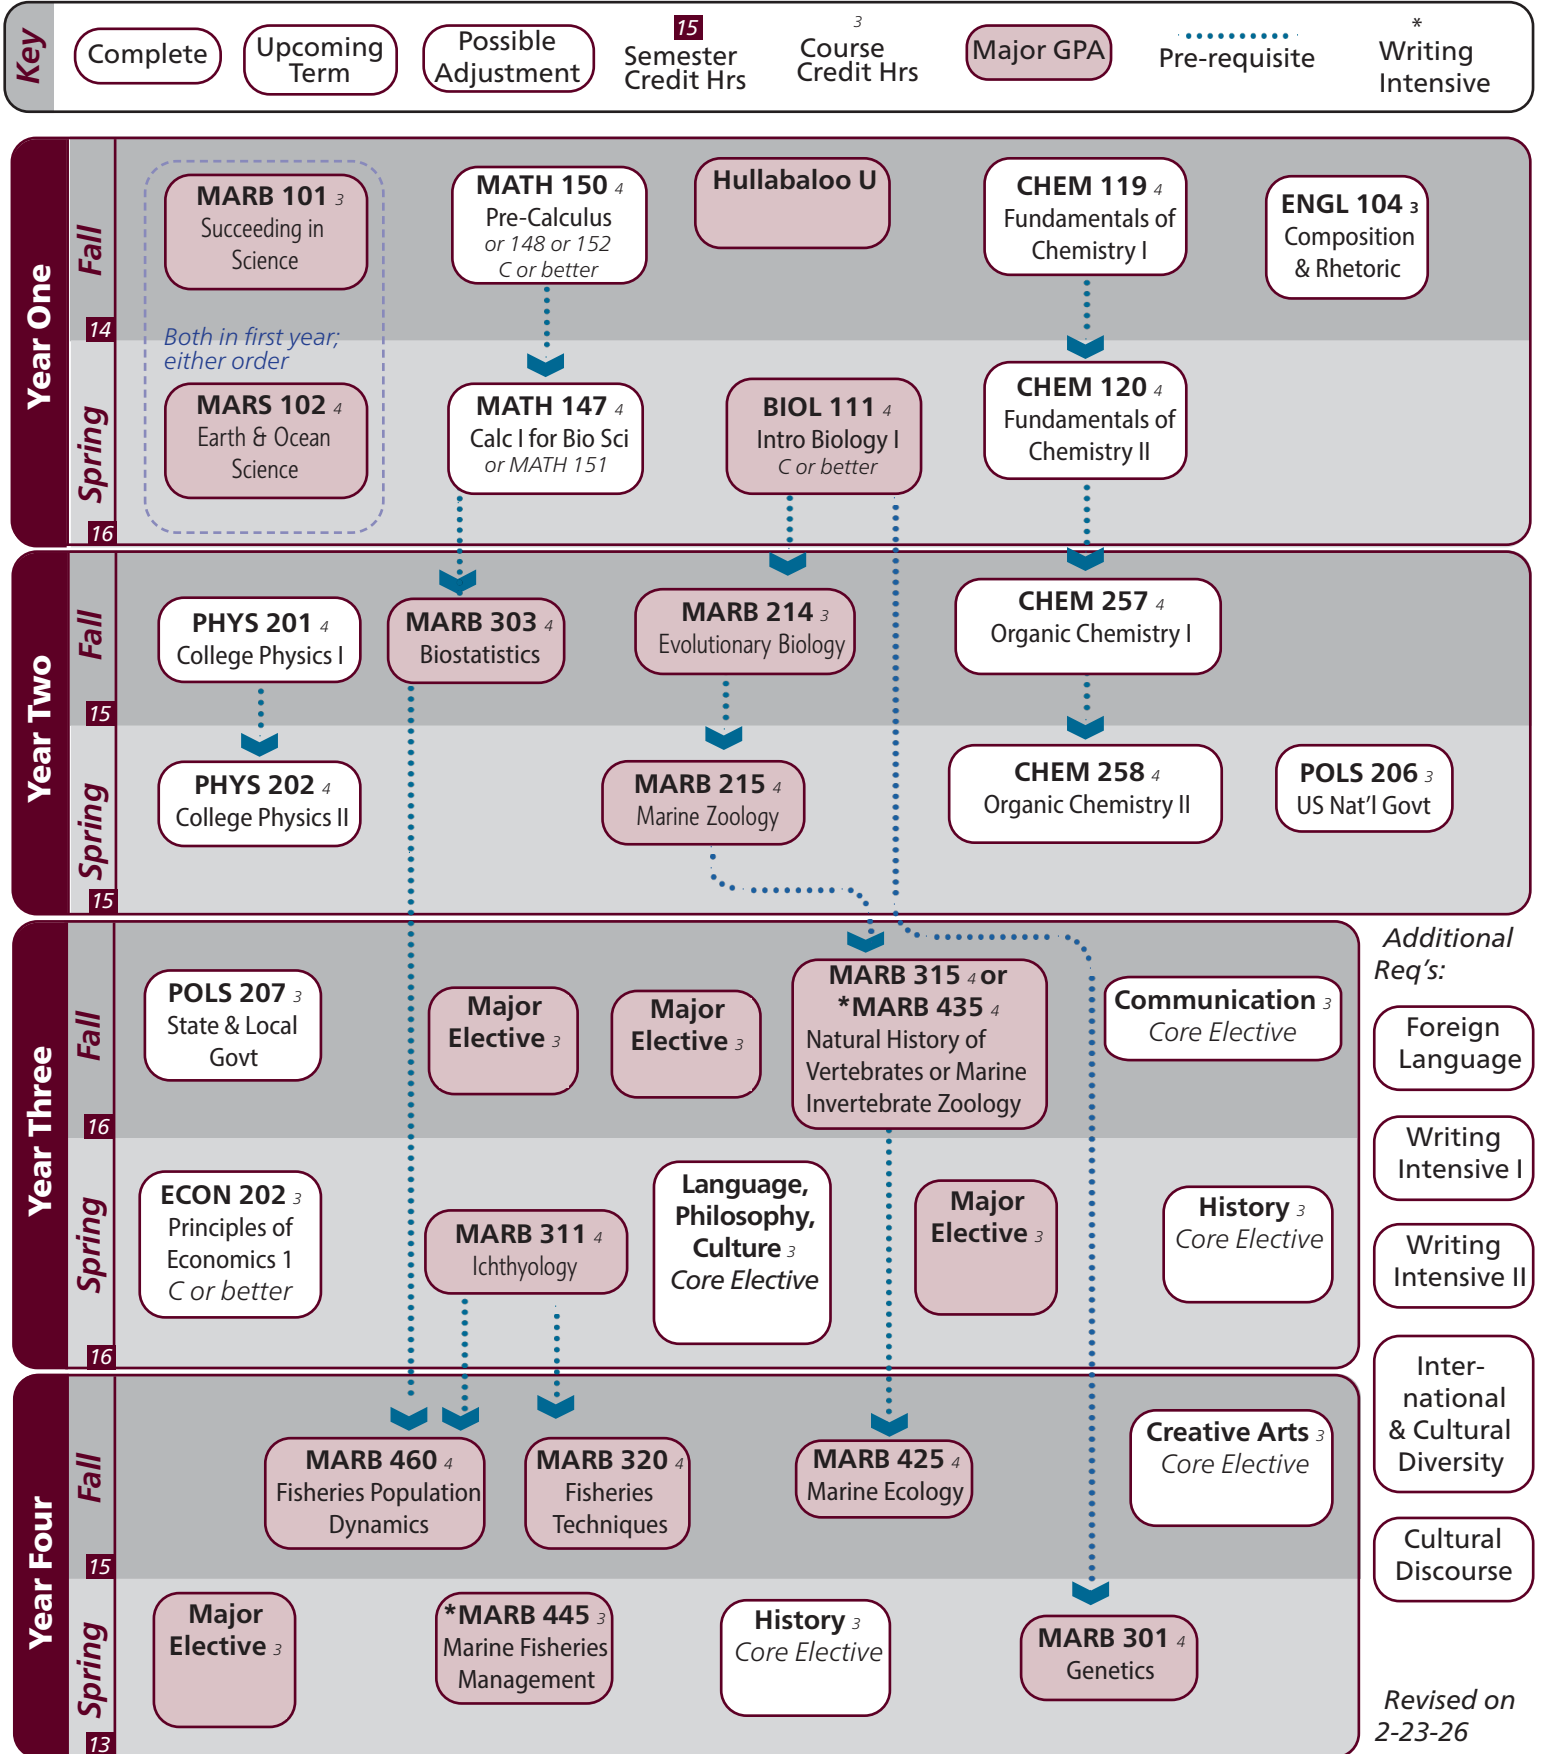

Marine Fisheries | 2026-2027 Catalog

Name: _____

UIN: _____

Catalog information: catalog.tamu.edu

“View Degree Evaluation”: <https://howdy.tamu.edu/uPortal/f/my-record/>

Revised on 2-23-26

Marine Fisheries | 2026-2027 Catalog

Notes:

Major	Texas A&M University at Galveston Course Options					
Major Coursework	^BIOL 111 MARB 311 MARB 315 or MARB 435	MARS 102 MARB 320	MARB 101 MARB 425	MARB 215 MARB 445	MARB 301 MARB 460	MARB 303
Supporting Electives ¹¹ Select 15 hours	MARB 300 - 499 MARS 300-499					
^ Requires C or better						

Core	Texas A&M University at Galveston Course Options					
Communication ⁶ Two courses required	Required: Select 1 from:	†ENGL 104 COMM 203	COMM 205	†ENGL 203	ENGL 210	
Mathematics ⁸ Select 2 courses	MATH 147 or 151		MATH 148, 150, or 152			
Life & Physical Sciences ²⁴ All courses required	CHEM 119 PHYS 201	CHEM 120 PHYS 202	CHEM 227	CHEM 237	CHEM 228	CHEM 238
Language, Philosophy, Culture ³ Select 1 course	†ANTH 210 †HIST 240	ANTH 316 HIST 242	*ENGL 204 MAST 270	ENGL 334 †PHIL 111	ENGL 335 PHIL 251	*ENGL374
Creative Arts ³ Select 1 course	*ARTS 150 *THEA 281	ENGL 212	*ENGL 251	HISP 204	*MUSC 226	†PERF 301
Social & Behavioral Science ³	ECON 202					
American History ⁶ Select 2 courses	HIST 105	HIST 106	HIST 226	HIST 232		
Political Science ⁶ Both courses required	POLS 206	POLS 207				

- Courses in this section can concurrently fulfill a Core or Major Requirement;
- Two semesters of a single foreign language is required for students who did not complete the foreign language req in high school.